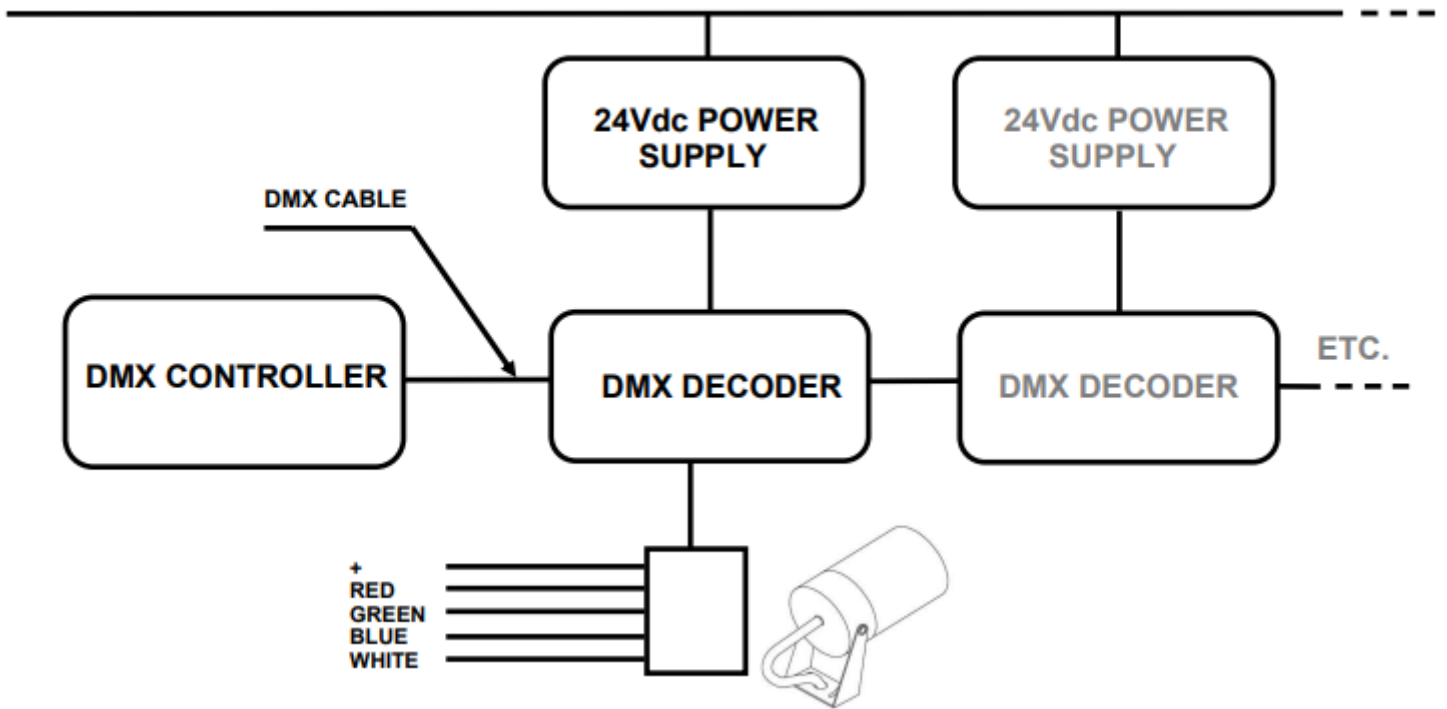

# RACORDEMENT VERSION RGBW

220-240V